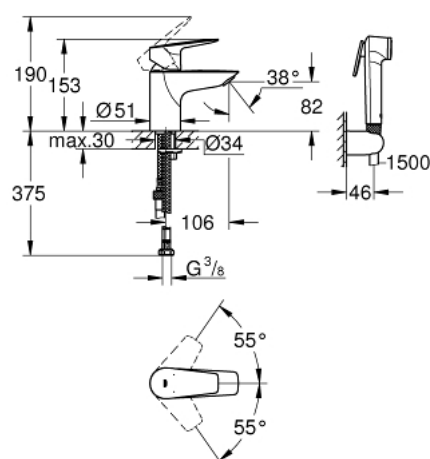

23 757 001 **SINGLE-LEVER BASIN MIXER 1/2"**
S-SIZE

TOOTE KIRJELDUS

- single hole installation
- GROHE Longlife 35 mm ceramic cartridge
- with temperature limiter
- **GROHE StarLight** chrome finish
- **GROHE EcoJoy** mousseur 5.7 l/min
- rapid installation system
- smooth body
- flexible connection hoses
- with shower set consisting of
- hand shower with integrated diverter
- wall shower holder
- shower hose
- shower hose 1500 mm
- professional edition